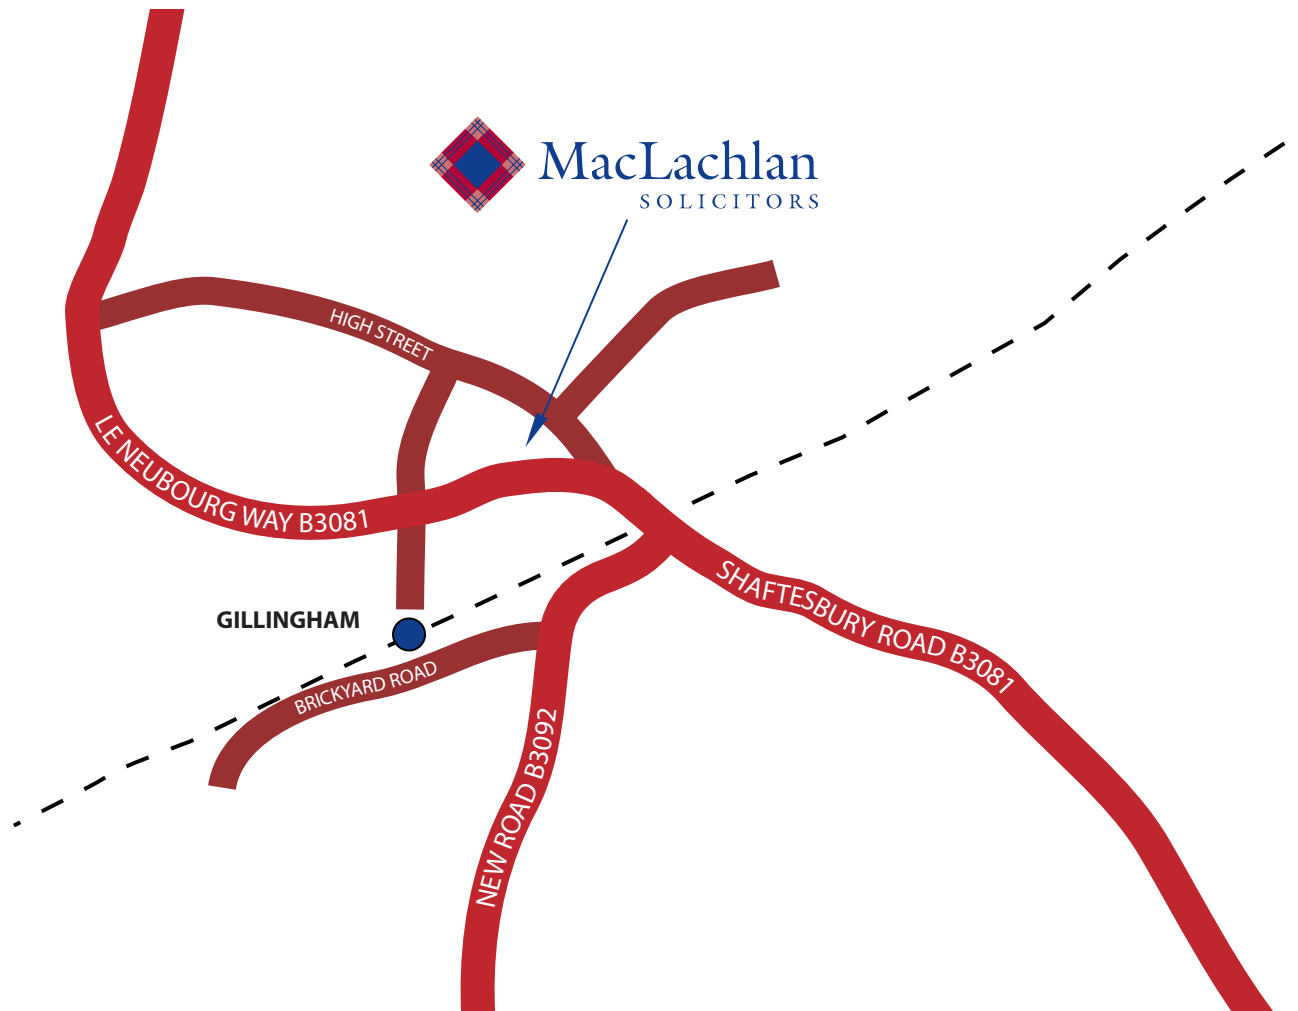

Gillingham

Blackmore Vale House
Newbury
Gillingham
Dorset SP8 4QJ

Tel: 01747 822103
Fax: 01747 821834
enquiries@maclachlansolicitors.co.uk

Directions

Our office is located in Newbury next to the Barn Surgery Medical Centre. Parking for visitors to the office is available at the front of the office building. Gillingham (Dorset) railway station is a short walk from the office.